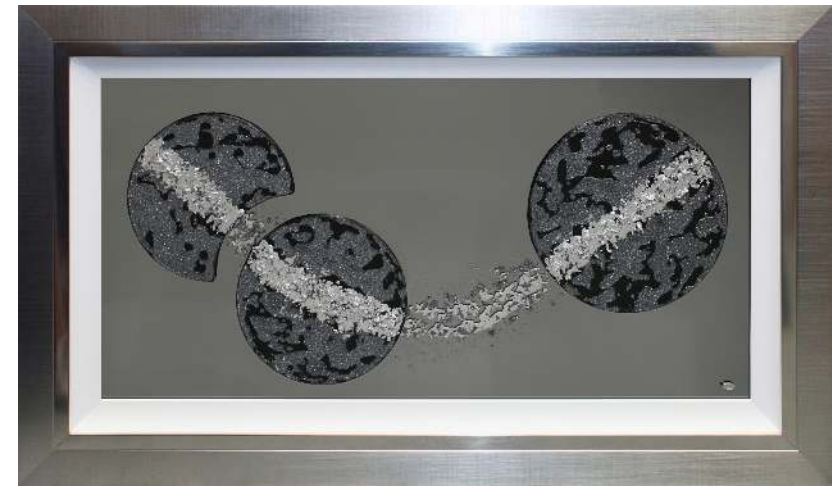

CC903LA Galaxies (Grey Mirror)
72 x 122cm (T)

LIQUID
ART

Complete Colour's original 3D cast art are available on tinted mirrors..