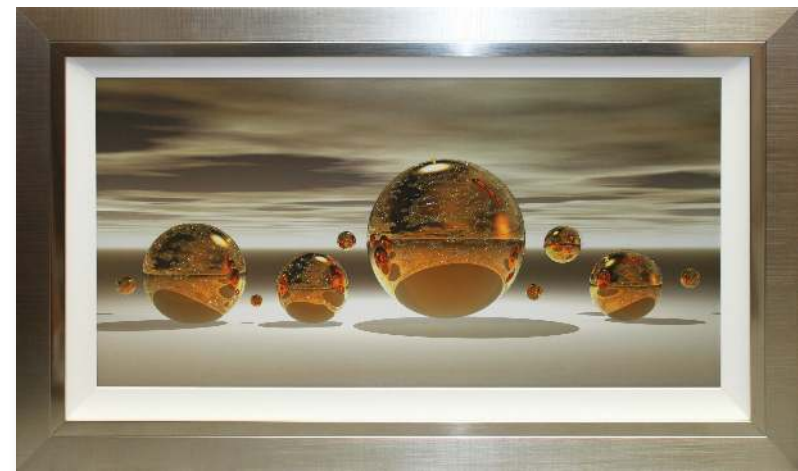

IG6161LA Golden Spheres
72 x 122 cm (S) with Liquid Art

LIQUID
ART