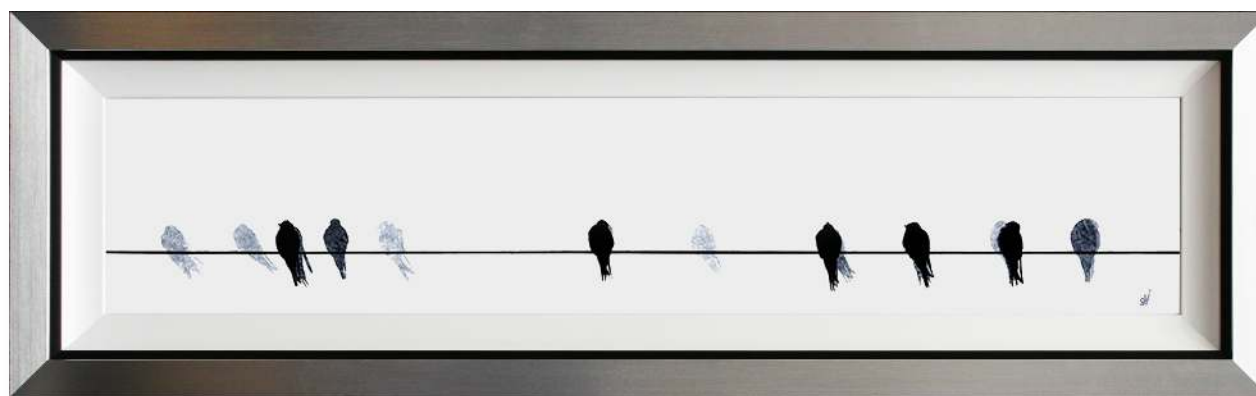

LARGE
CC967 A Bright New Day
60 x 126 cm (O)

MEDIUM
CC967m A Bright New Day medium
52 x 100cm (K)

CC972 Starlings on a Telegraph Wire
42 x 137 cm (P)

CC973 Swallows Waiting To Go
42 x 137 cm (P)

BIRDS

LIQUID
ART