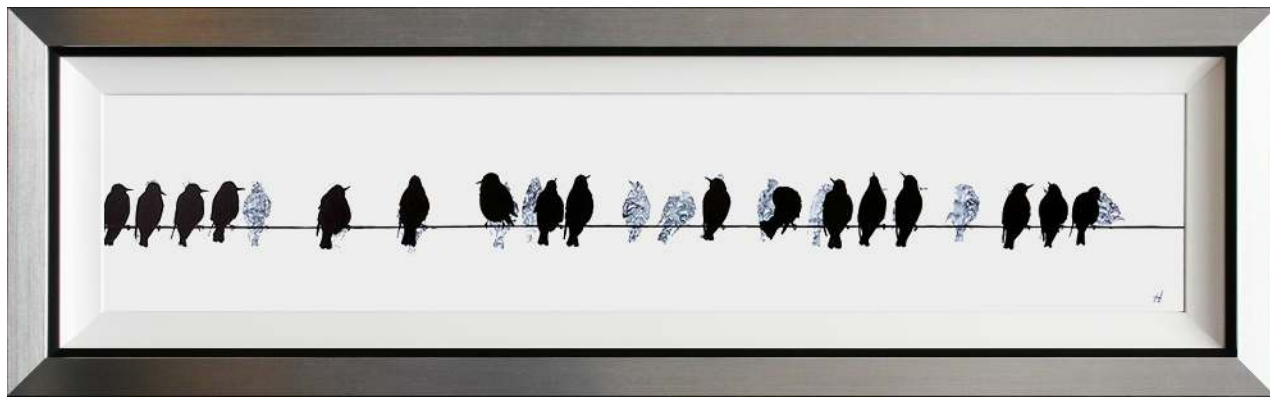

LARGE
CC967 A Bright New Day
60 x 126 cm (O)

MEDIUM
CC967m A Bright New Day medium
52 x 100cm (K)

CC972 Starlings on a Telegraph Wire
42 x 137 cm (P)

CC973 Swallows Waiting To Go
42 x 137 cm (P)

BIRDS

LIQUID
ART