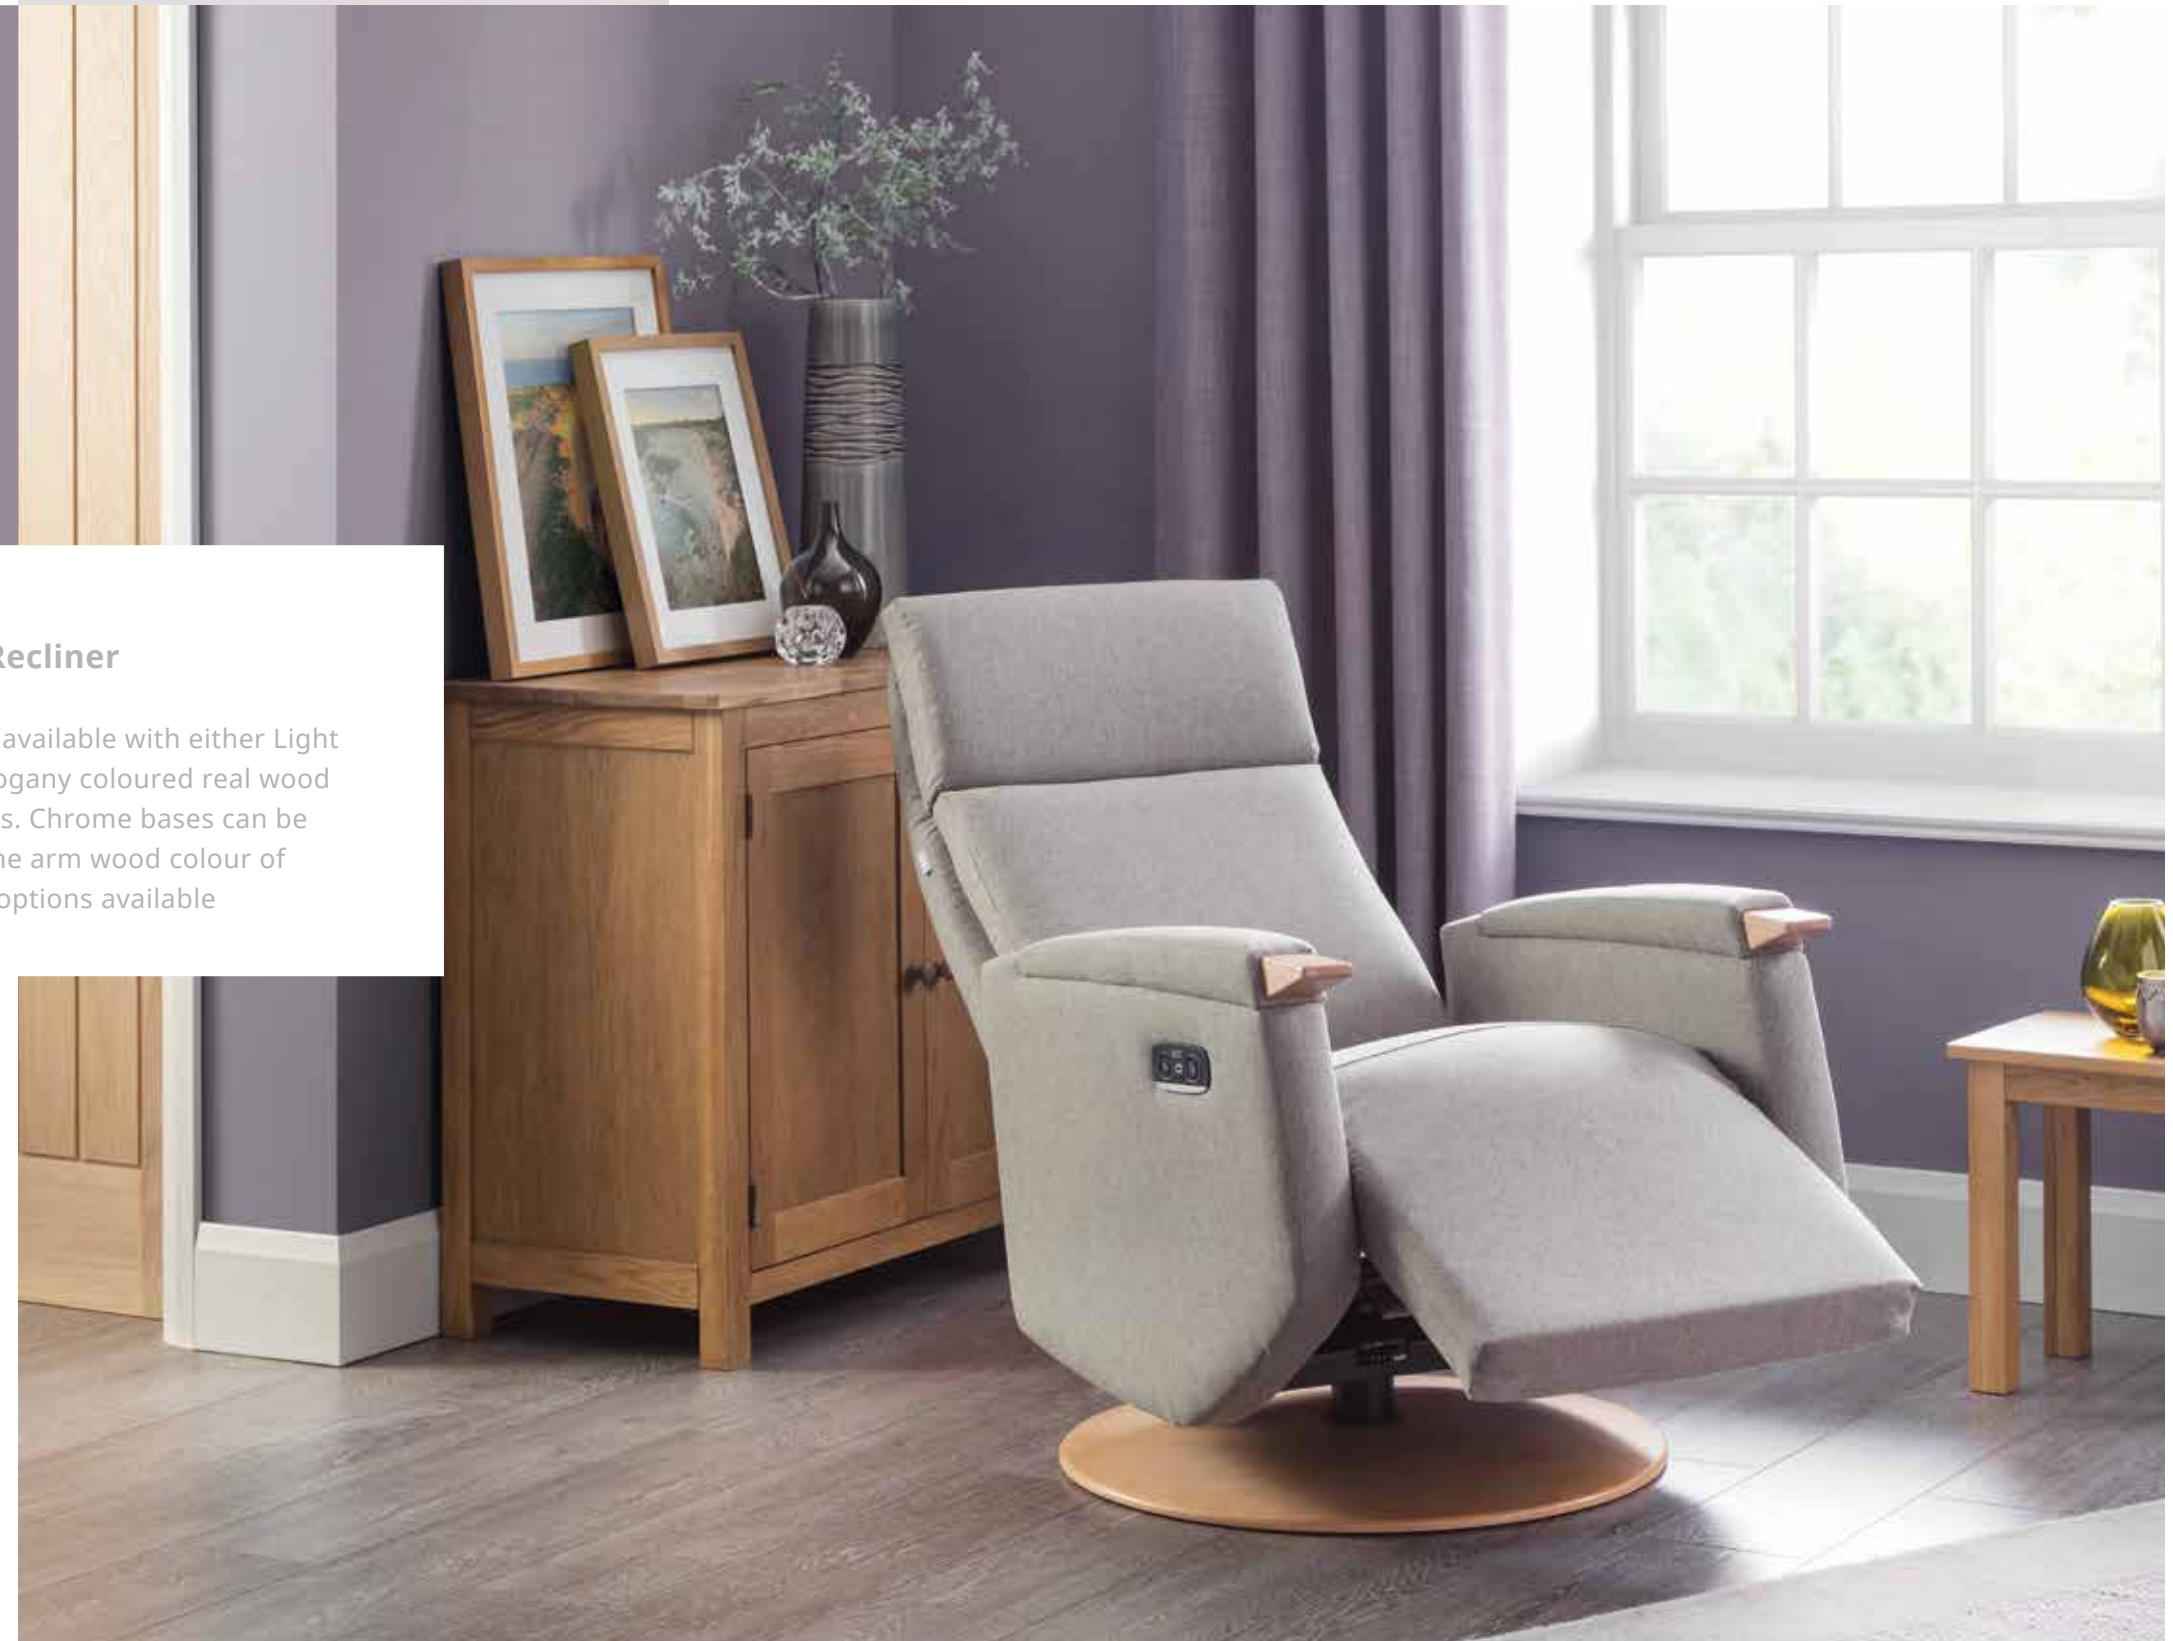

Comet

The Comet recliner has real wooden arm detailing. Choose your wood colour to match your base and complement your interior.

Main Image

Fabric: *Tonal Nickel*
Base Colour: *Mid Oak*

Customise Your Recliner

All Comet models are available with either Light Oak, Mid Oak or Mahogany coloured real wood arms and base options. Chrome bases can be manufactured with the arm wood colour of your choice from the options available