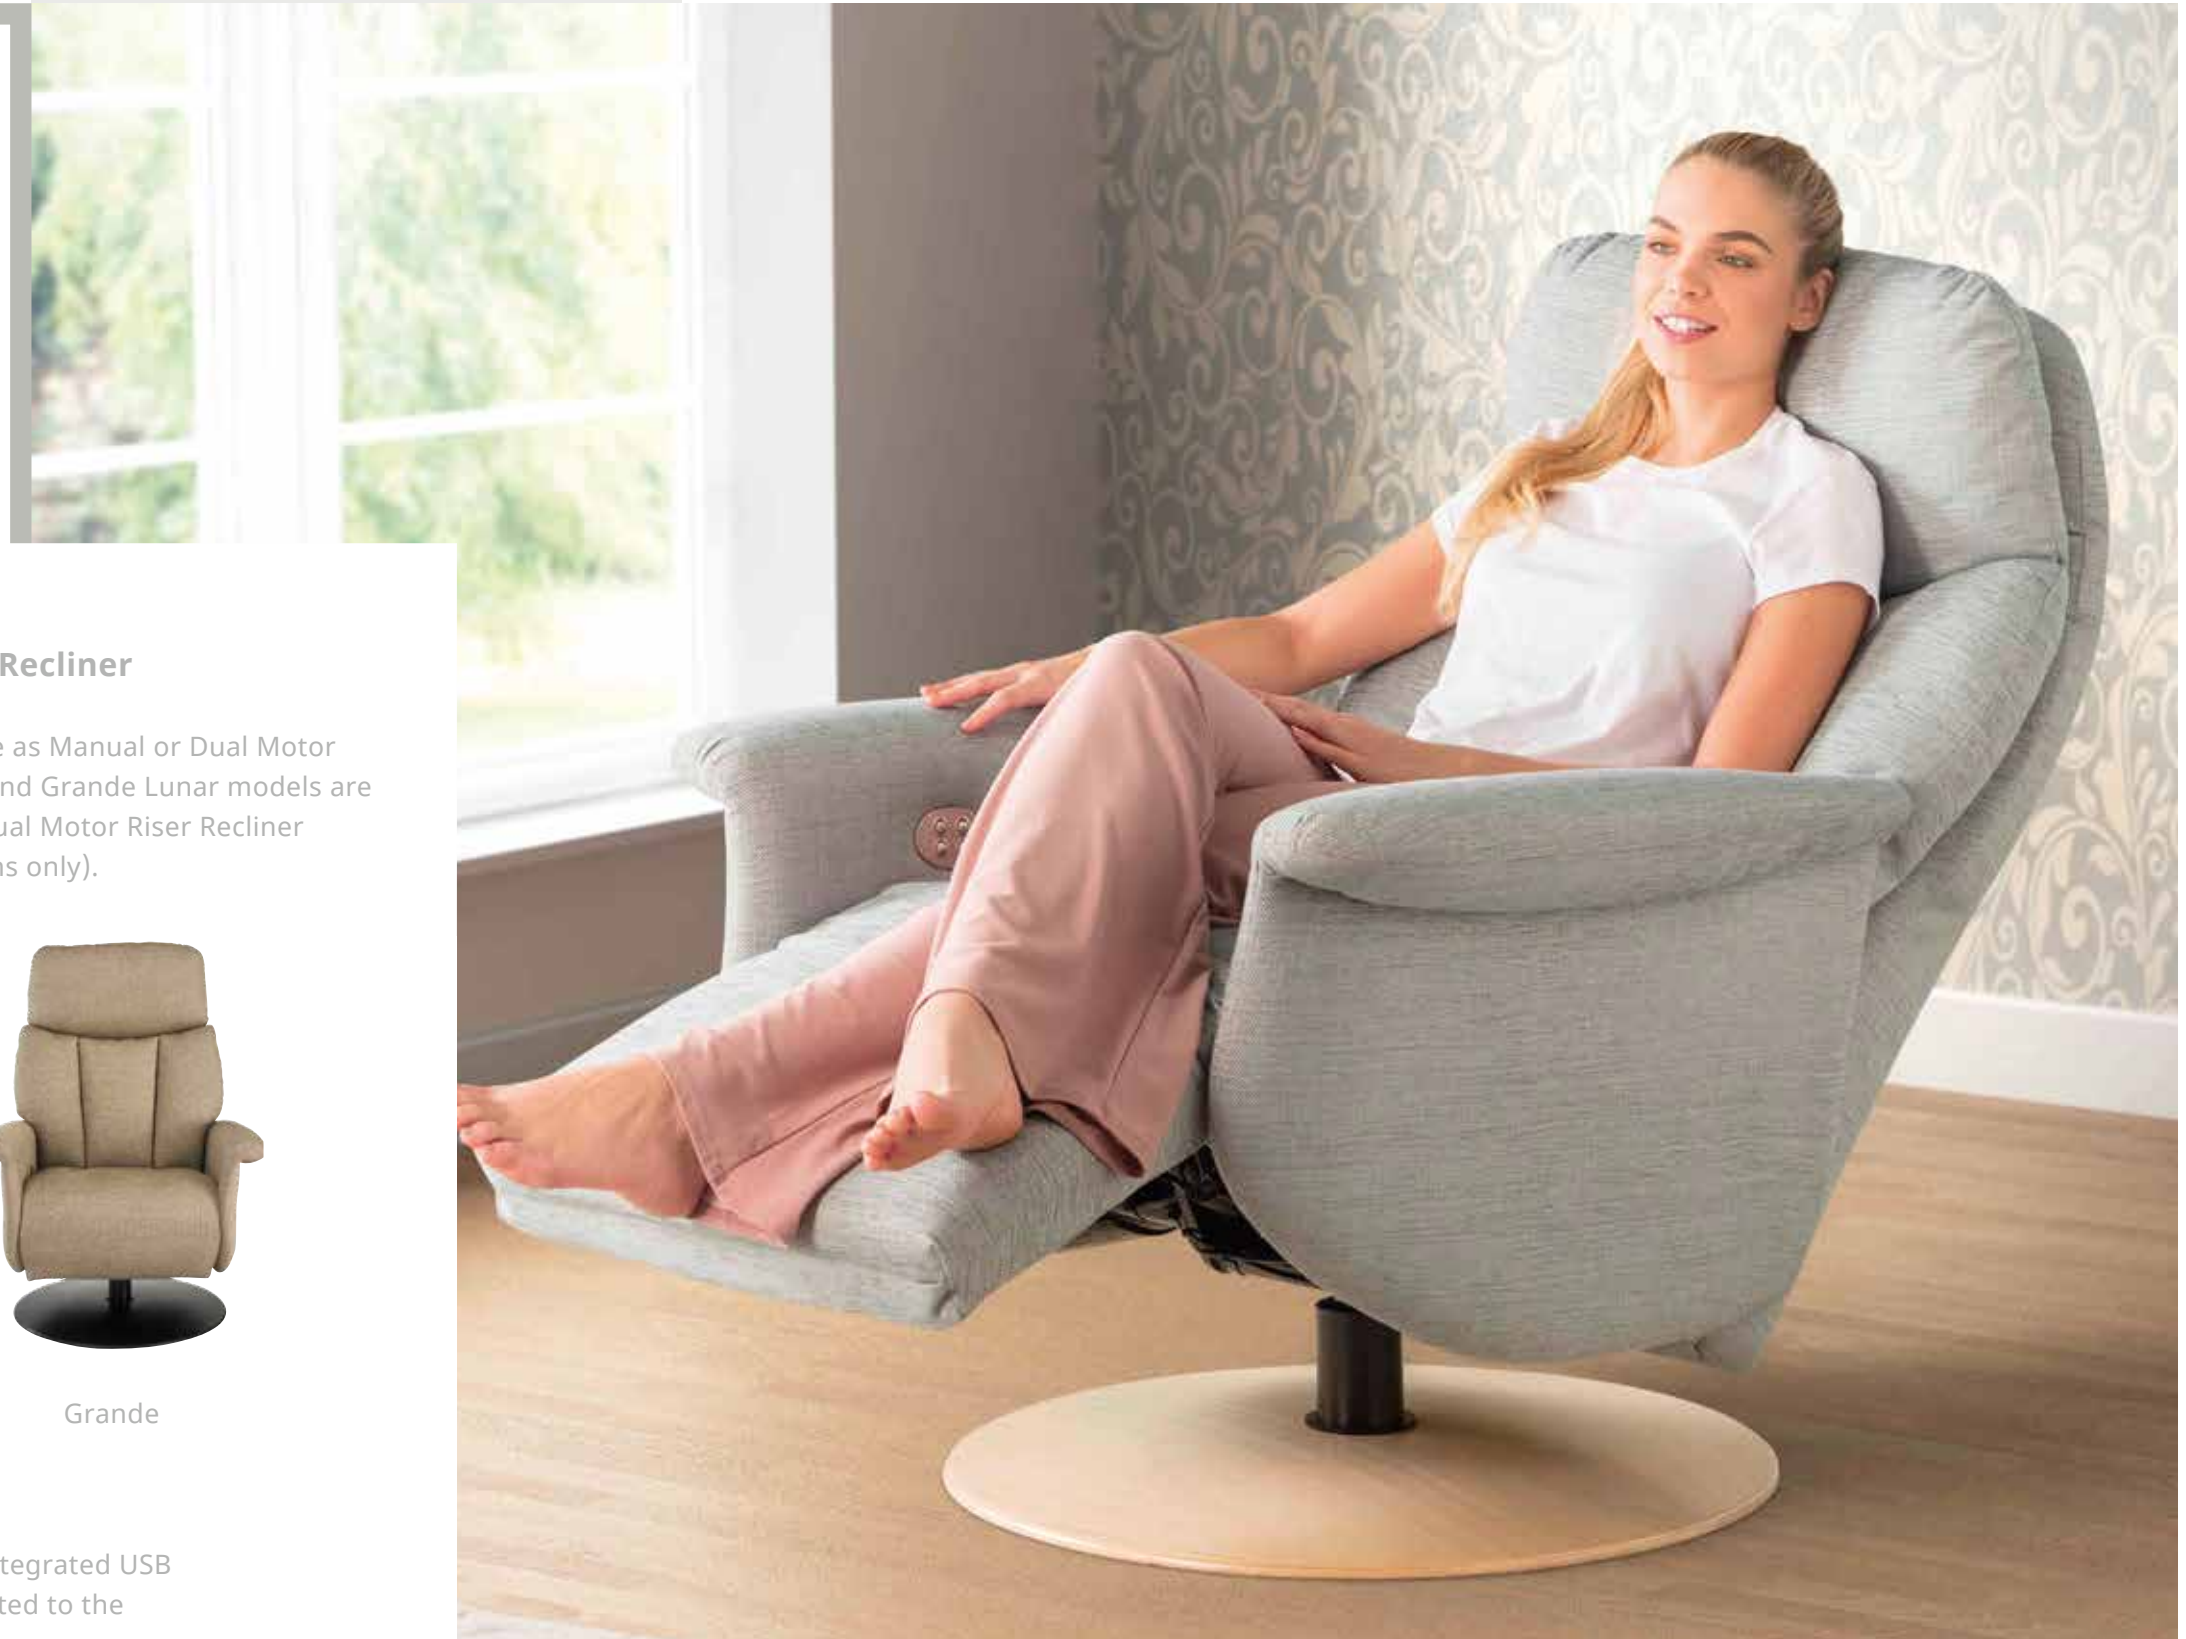

Lunar

One of our bestselling IKON Classics. The curved design gives additional support to the areas that need it most. The Lunar is available in 3 sizes with a choice of wooden or chrome base.

Main Image

Fabric: *Sonata Teal*
Base Colour: *Light Oak*

Customise Your Recliner

All sizes are available as Manual or Dual Motor recliners. Standard and Grande Lunar models are also available as a Dual Motor Riser Recliner (wooden base options only).