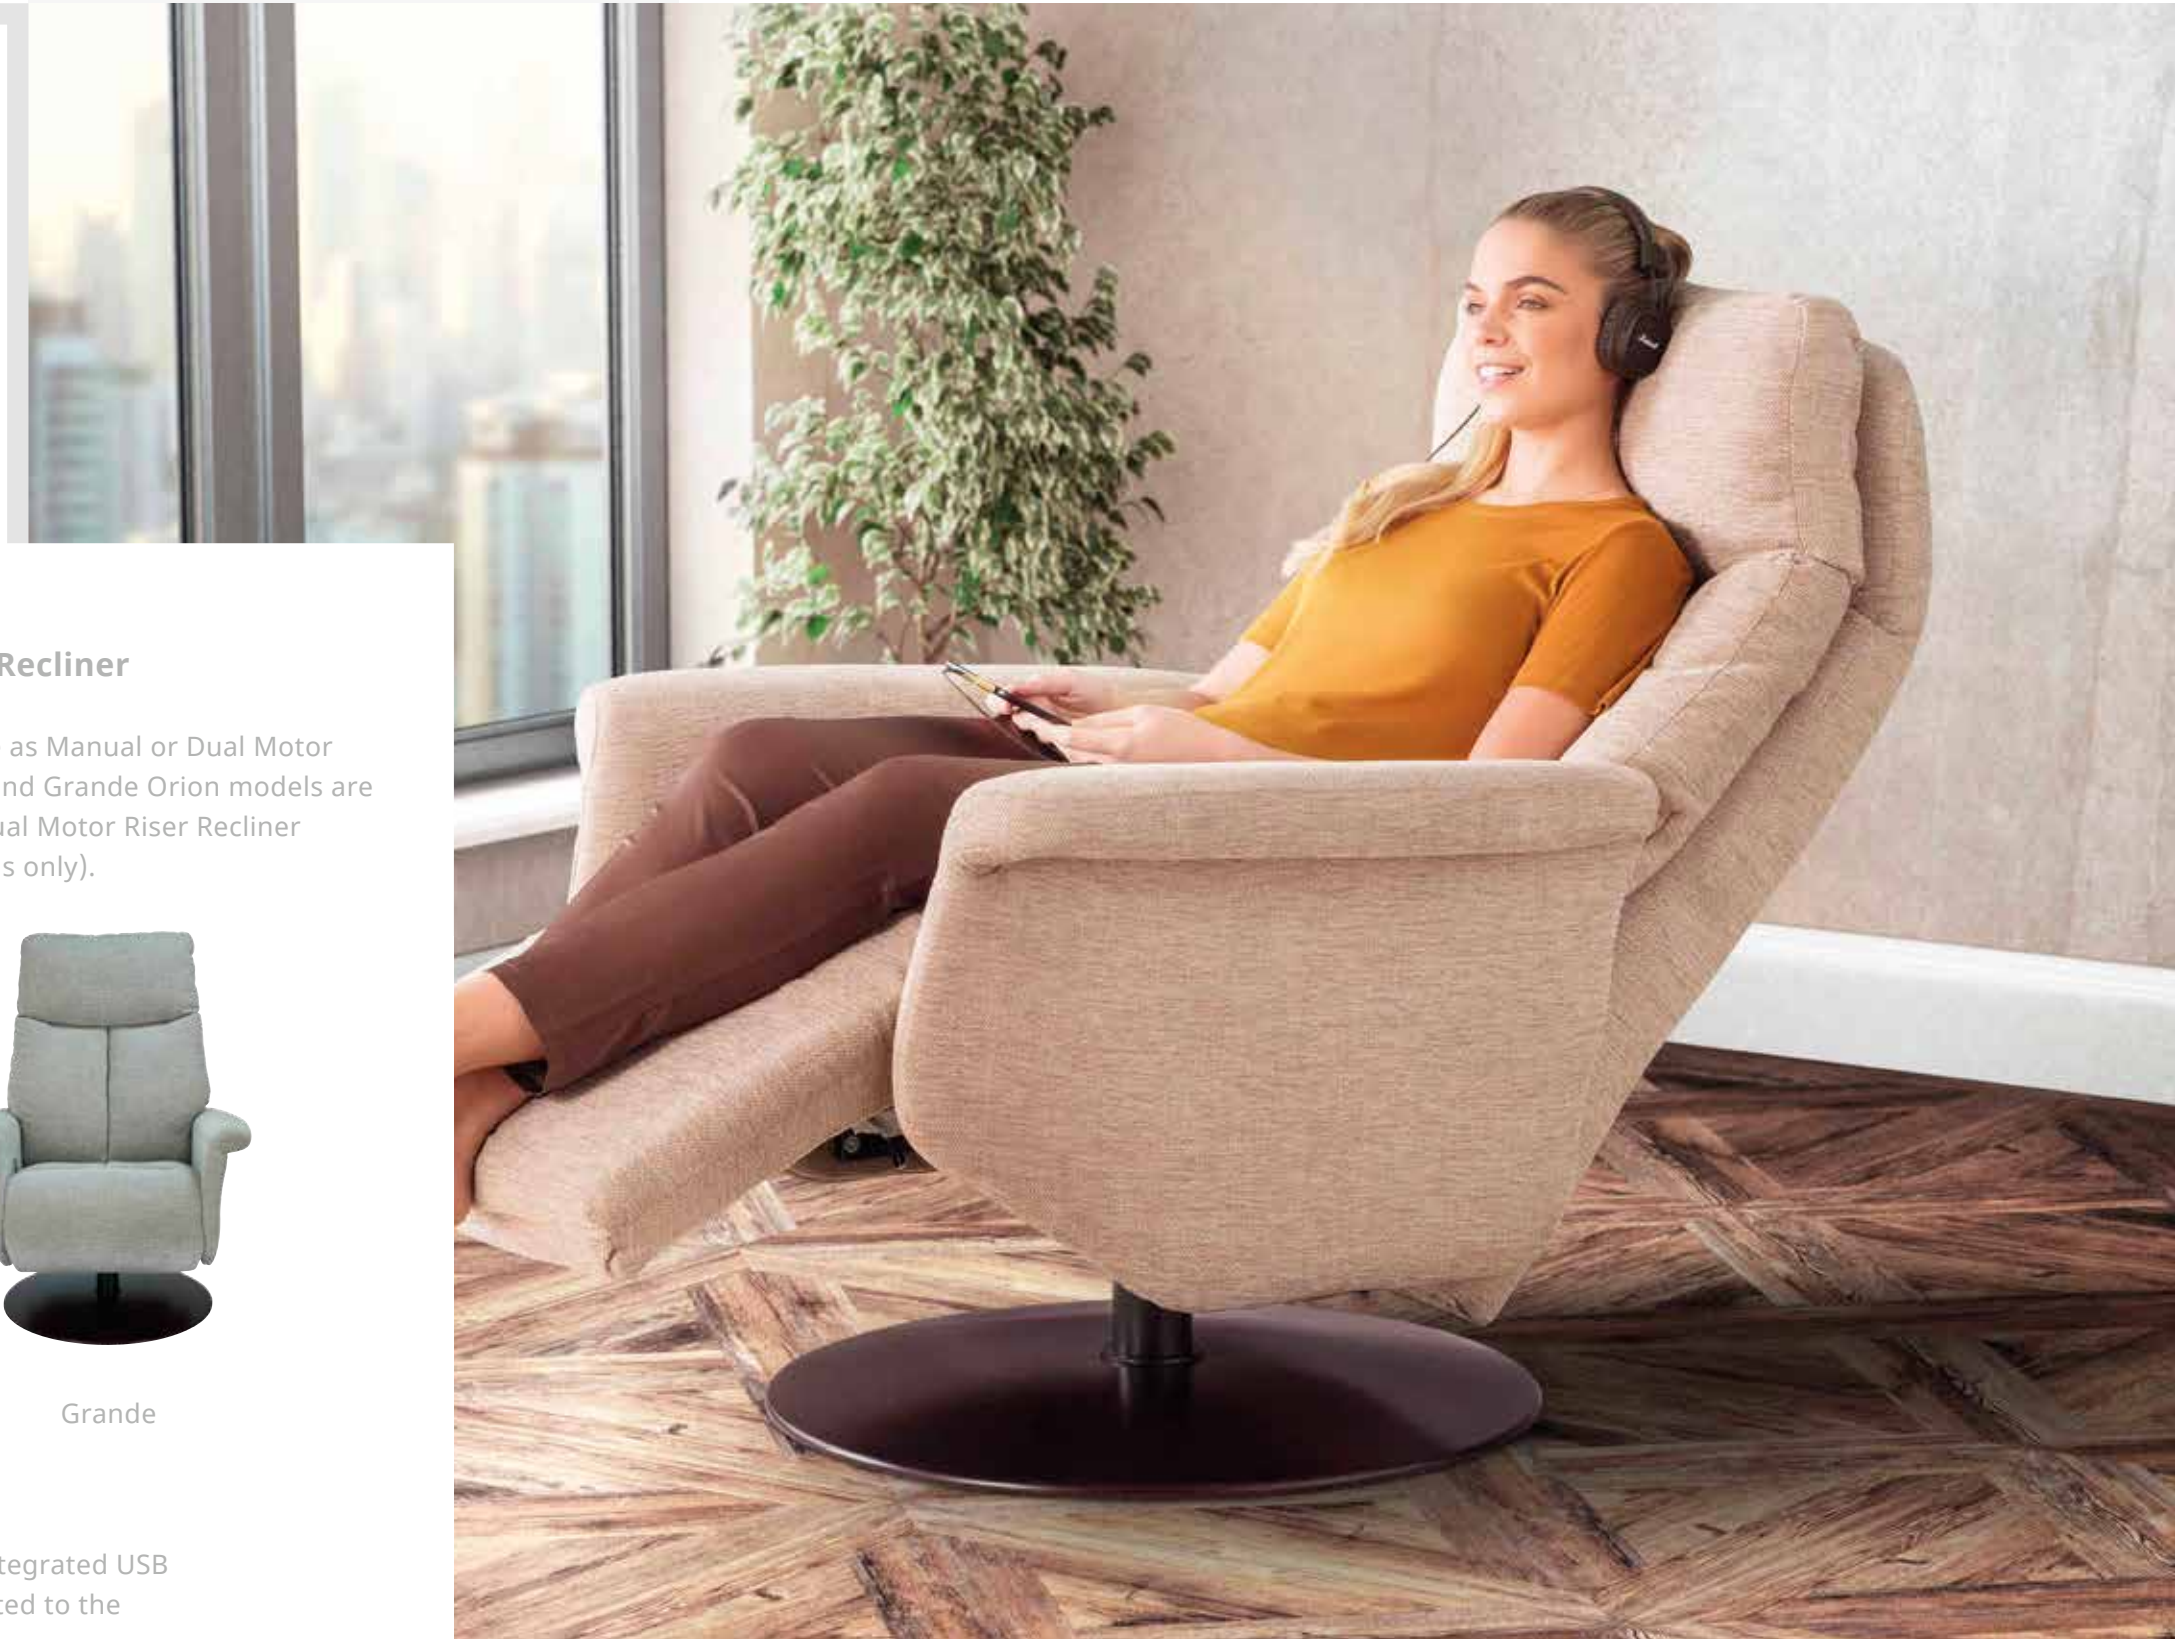

Orion

One of our best selling IKON Classics. This popular 'comfort sit' model is available in 3 sizes with a choice of wooden or chrome base.

Main Image

Fabric: *Aria Natural*
Base Colour: *Mahogany*

Customise Your Recliner

All sizes are available as Manual or Dual Motor Recliners. Standard and Grande Orion models are also available as a Dual Motor Riser Recliner (wooden base options only).