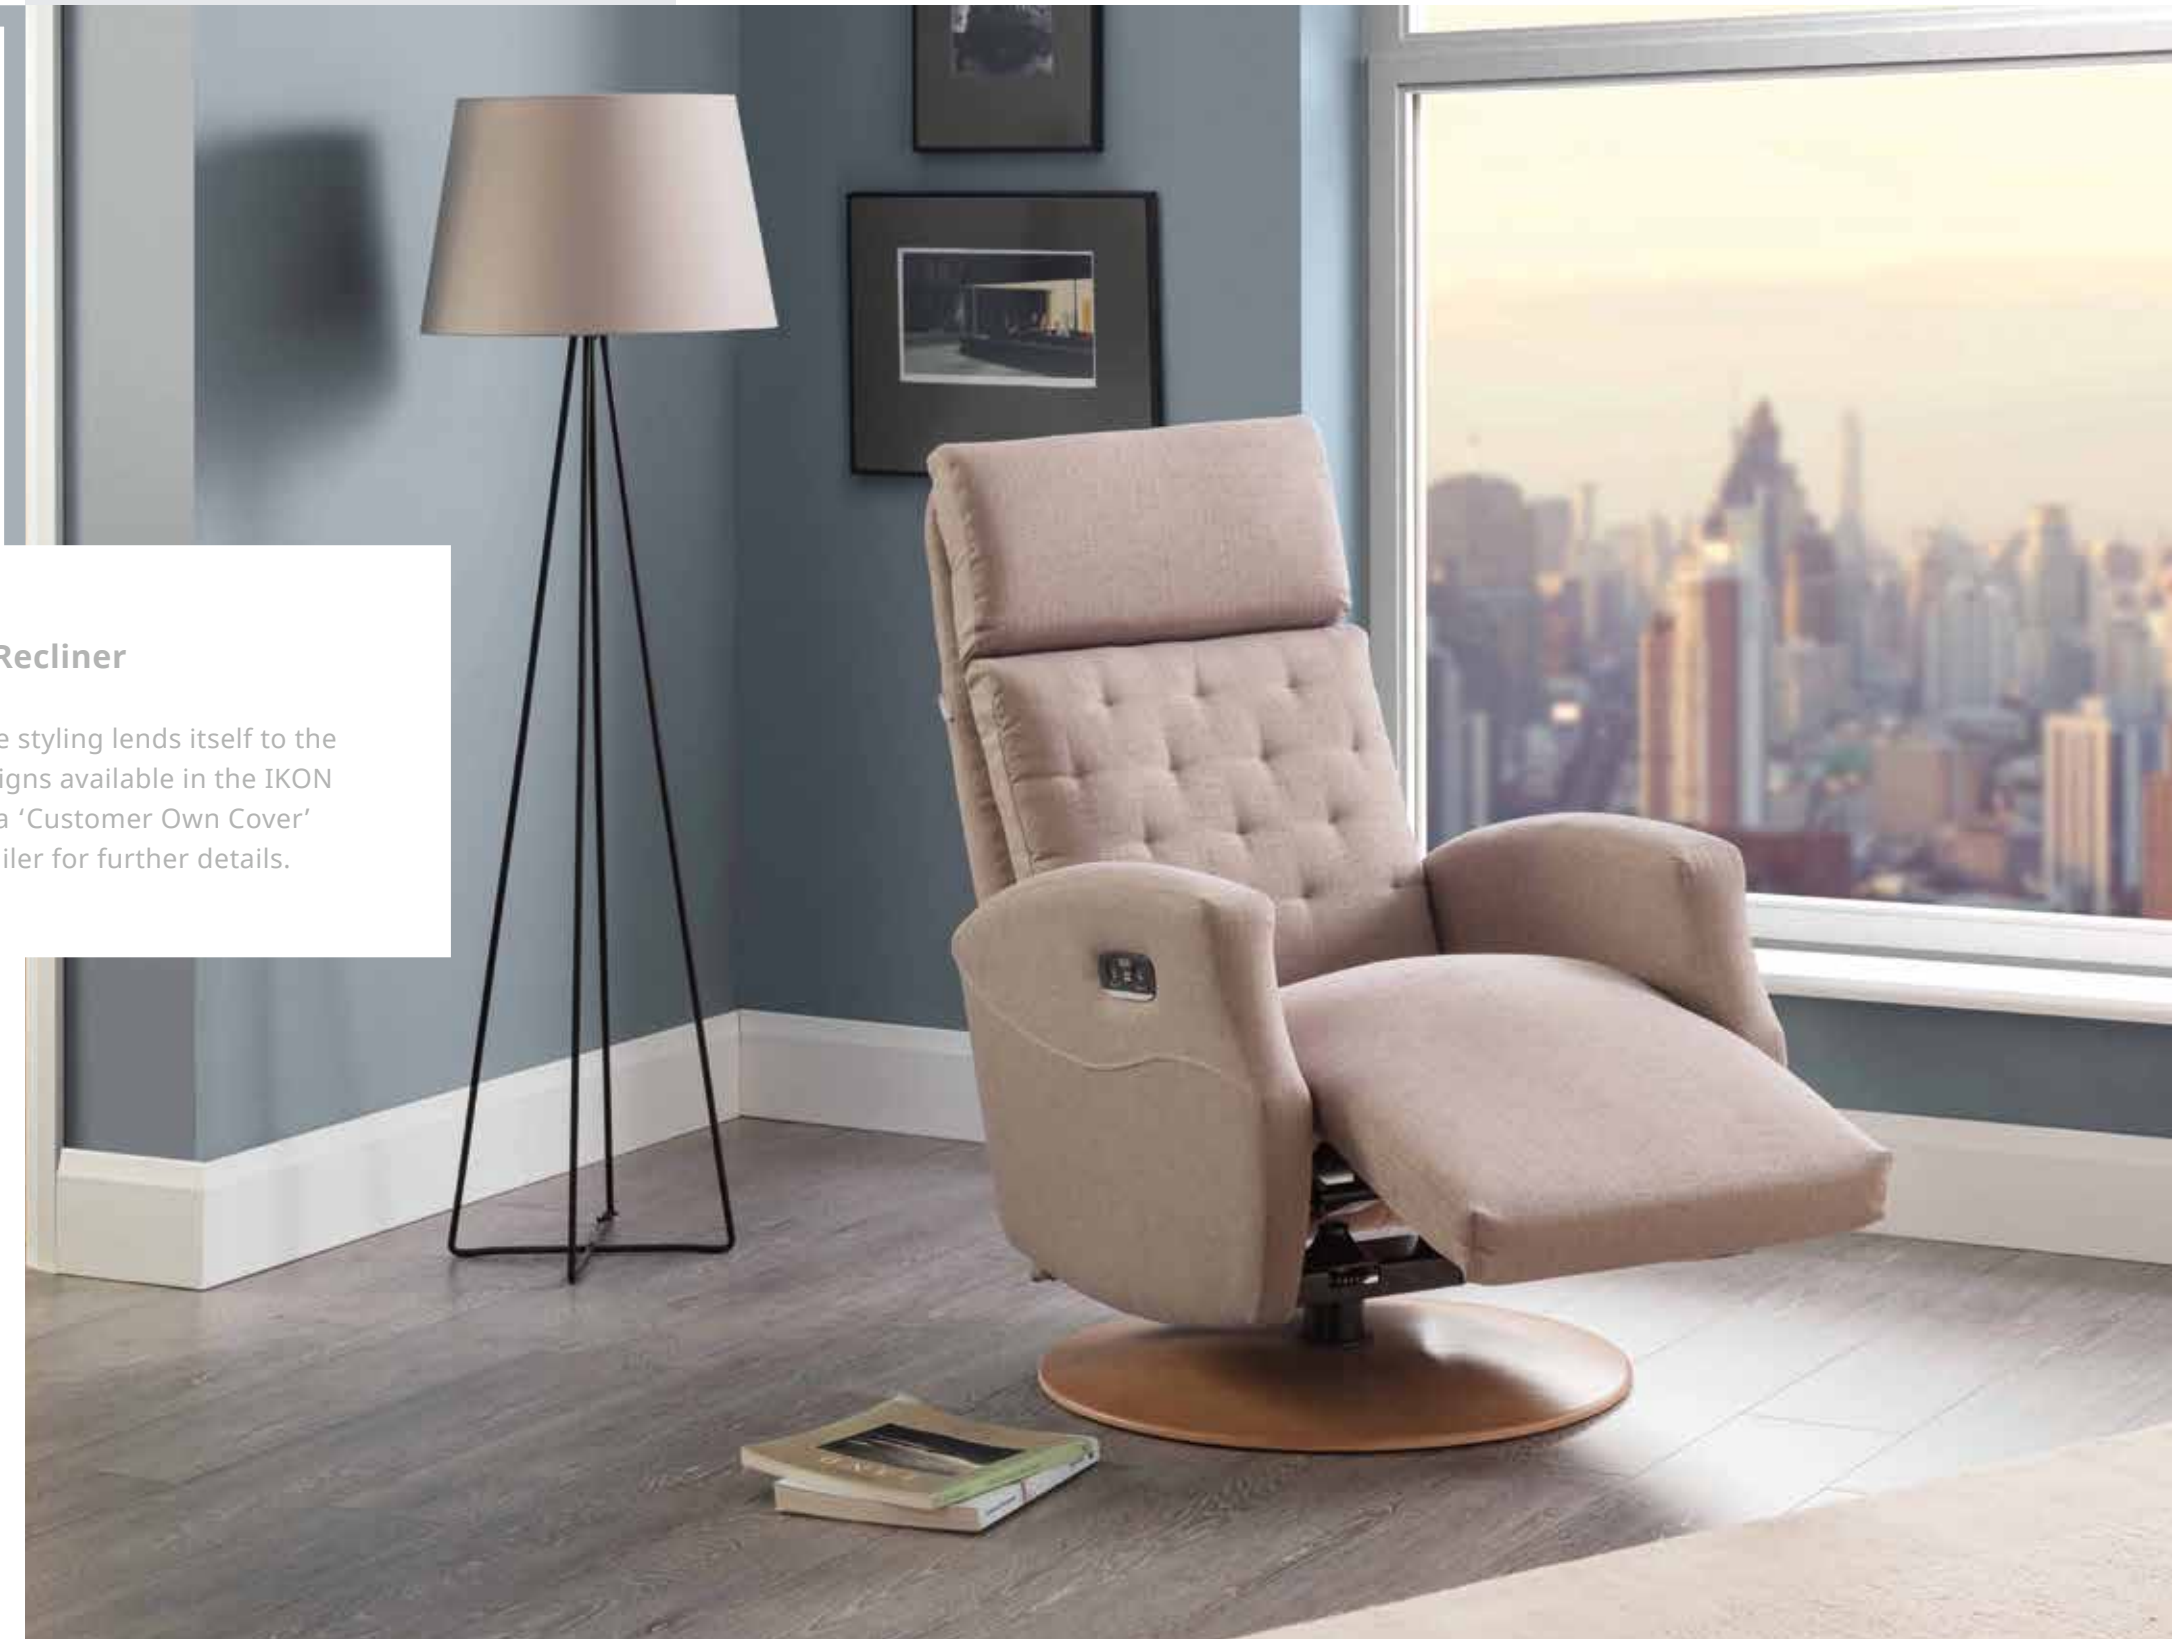

Sirius

With faux button and detailed arm stitching the simple design of the Sirius lends itself to both the patterned and plainer design fabrics.

Main Image

Fabric: *Fugato Steel*
Base Colour: *Light Oak*